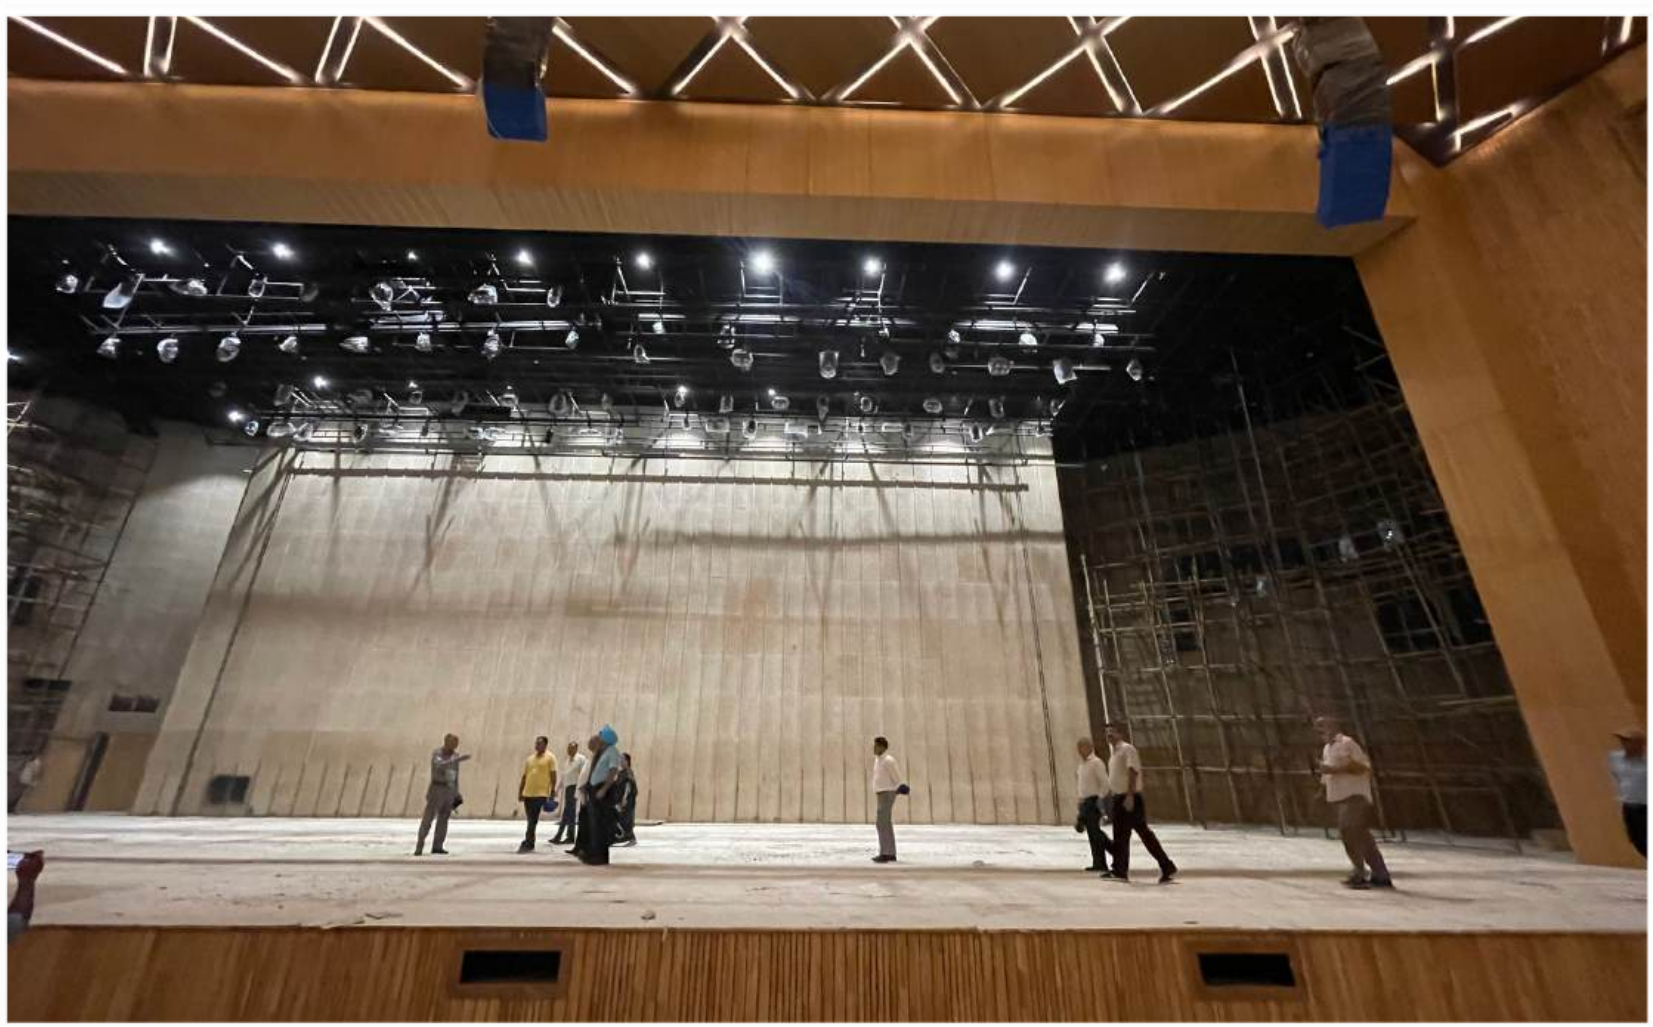

Multi-Purpose Auditorium (2500 pax)

01. Ongoing Project

Designing and constructing for thousands means honoring each seat equally where vision, sound, and spirit converge.