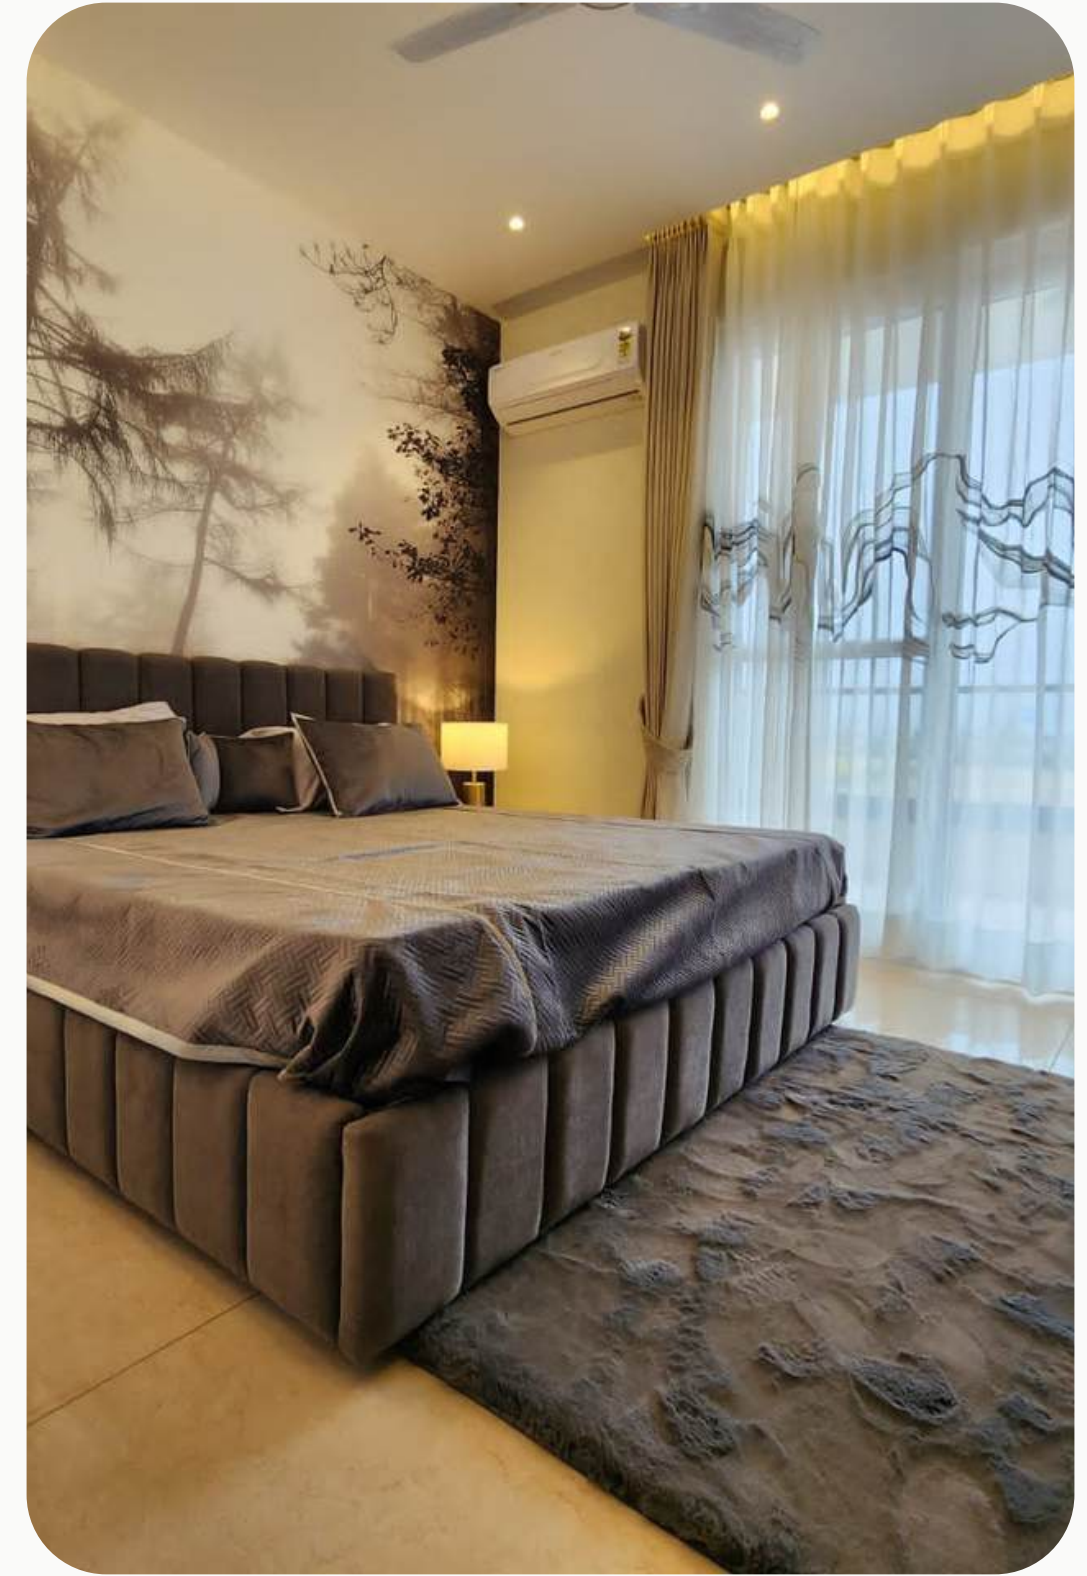

# 02. Residential Mr. Ashok

This space became a mirror of the clients' emotional evolution replacing noise with stillness, and routine with intention.

- Introduced wood and water elements through décor to harmonize energies
- Added personal altars, salt lamps, and sound elements (like bells or chimes) for daily rituals.