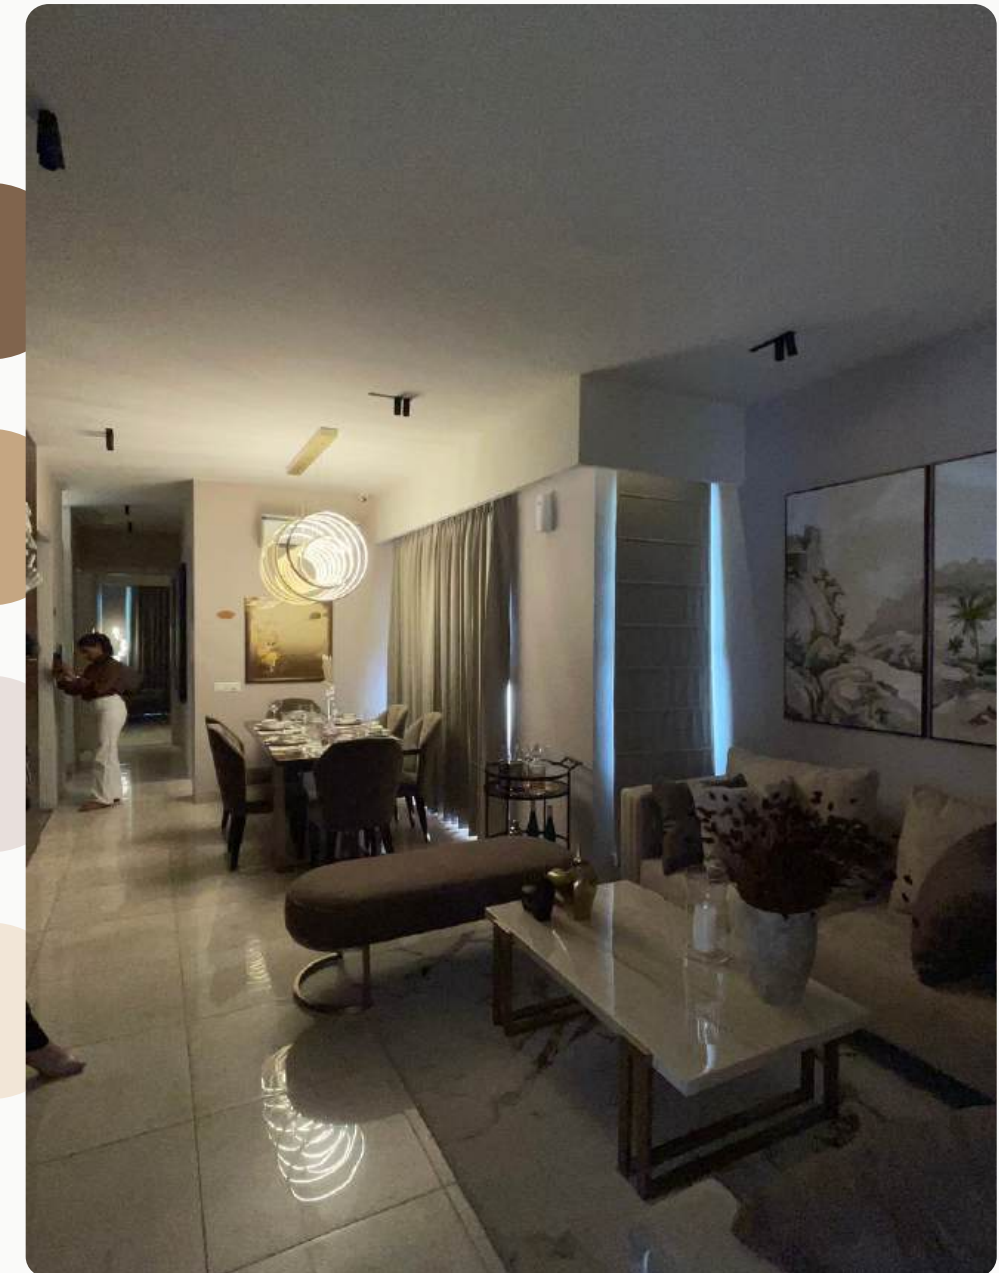

05. Flowing Living Room for Abundance & Connection

Styling to keep energy flowing freely & conversations warm Vastu & modern design combined.

Landscape Painting.
for Abundance

**Light, round table
in the center:**
for Connection
and Stability

Plants:
for health, Cash Flow
and Connections

Window:
Attract positive energy