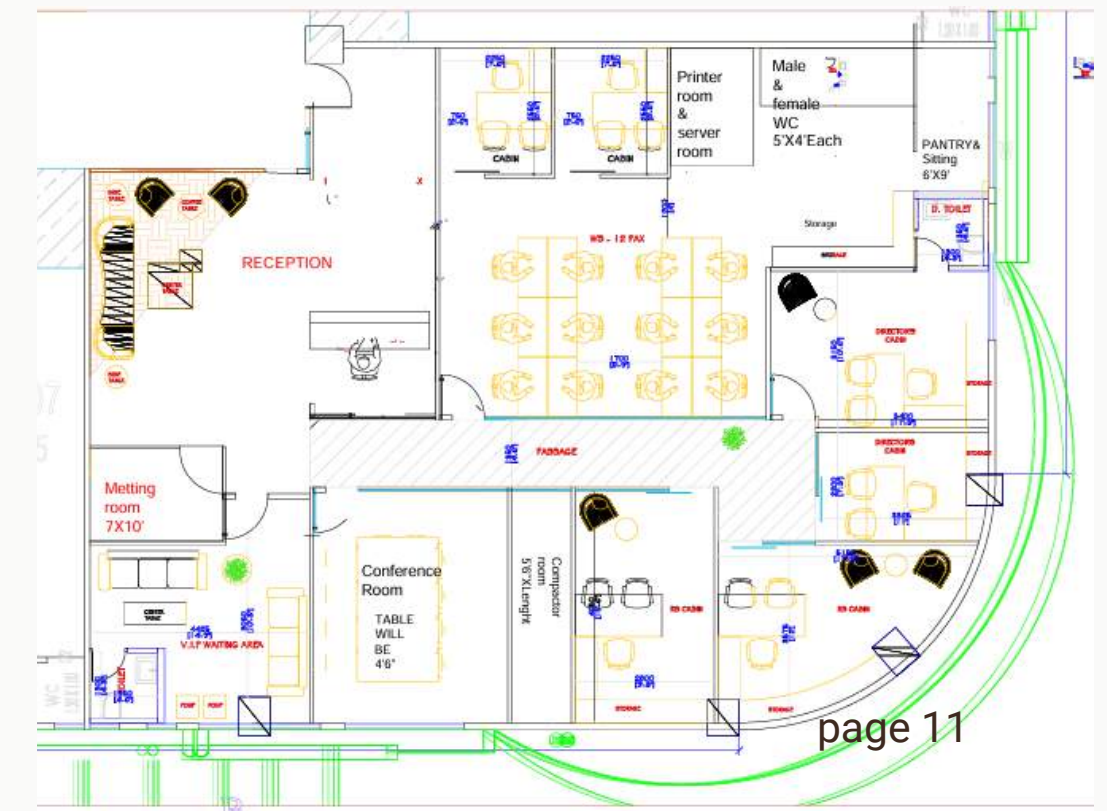

# 03. Commercial Project (2800 SQ.FT) Corporate Office

This project was about tuning into the client's vision for growth and crafting a space that supports clarity and leadership not just looks beautiful.