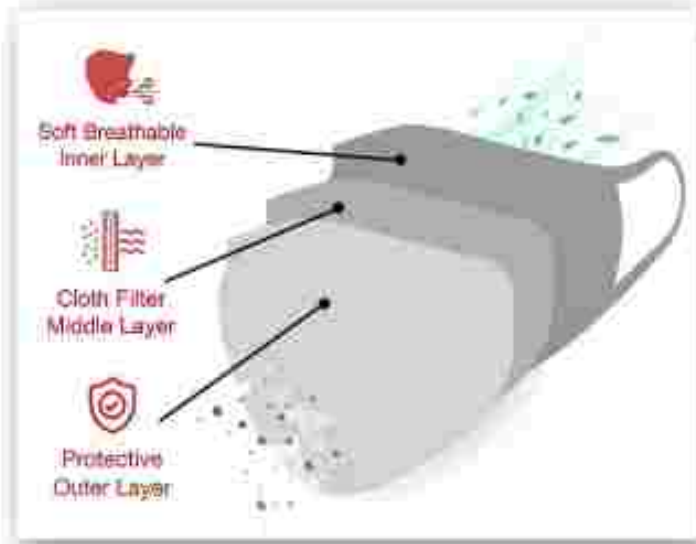

Mask 3Layer Black

3 layer Cloth Mask for complete protection. Print Logo, Face or anything else.