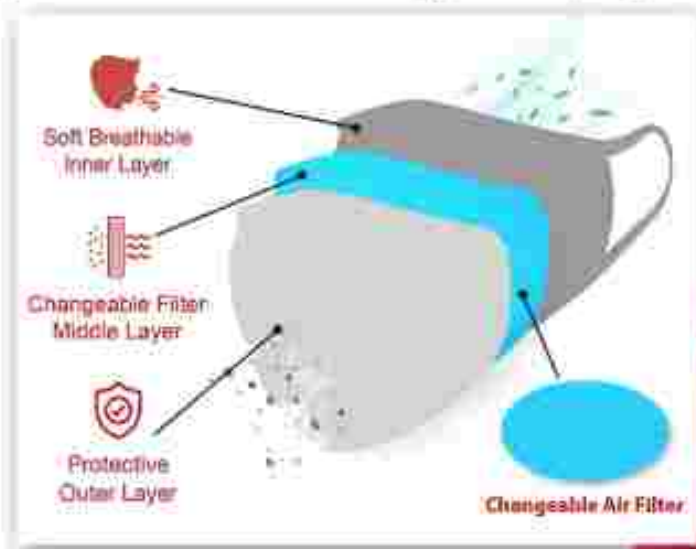

Mask Filter Black

2 layer Cloth Mask with 30 pcs Changeable Filters with each mask. Print Logo, Face or anything else.

30pcs Changeable Air Filter