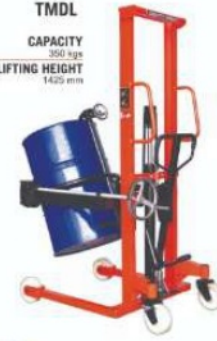

Also Available
- Low Profile Pallet Truck
- Weighing Scale Pallet Truck

WHEEL OPTION
NYLON PU

Stainless Steel Pallet Truck

TMSS
CAPACITY
2500 kgs
FORK LENGTH
1150 mm
WIDTH OVER FORKS
530 & 683 mm

Electric Pallet Truck Economic

TMBD (ECO)
CAPACITY
2000 kgs
FORK LENGTH
1150 mm
FORK WIDTH
540 mm

Electric Pallet Truck Heavy Duty

TMBD
CAPACITY
2000 - 3000 kgs
FORK LENGTH
1150 mm
FORK WIDTH
540 mm

Semi Electric Drum Lifter Cum Tilter

TMBDL
CAPACITY
350 kgs
LIFTING HEIGHT
1425 mm

Drum Lifter Cum Tilter

TMDL
CAPACITY
350 kgs
LIFTING HEIGHT
1425 mm

Drum Carrier

TMDC
CAPACITY
250 kgs
LIFTING HEIGHT
280 mm

Hand Stacker (LD)

TMST (LD)
CAPACITY
400 kgs
LIFTING HEIGHT
1500 mm

Semi Electric Stacker

TMBST (4.15)
CAPACITY
400 kgs
LIFTING HEIGHT
1900 mm

Hand Stacker

TMST
CAPACITY
500 kgs - 2000 kgs
LIFTING HEIGHT
1600 mm - 3000 mm

Semi Electric Stacker (LD)

TMBST (LD)
CAPACITY
1000 kgs
LIFTING HEIGHT
1630 mm