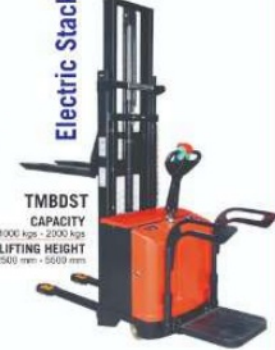

Semi Electric Stacker

TMBST (4.15)
CAPACITY
400 kgs
LIFTING HEIGHT
1900 mm

Hand Stacker

TMST
CAPACITY
500 kgs - 2000 kgs
LIFTING HEIGHT
1600 mm - 3000 mm

Semi Electric Stacker (LD)

TMBST (LD)
CAPACITY
1000 kgs
LIFTING HEIGHT
1630 mm

Semi Electric Stacker

TMBST
CAPACITY
1000 kgs - 2000 kgs
LIFTING HEIGHT
2000 mm - 3500 mm

Electric Stacker (LD-1)

TMBDST (LD-1)
CAPACITY
1000 kgs
LIFTING HEIGHT
1900 mm - 3050 mm

Electric Stacker (LD)

TMBDST (LD)
CAPACITY
1000 kgs
LIFTING HEIGHT
1600 mm - 3500 mm

Electric Stacker

TMBDST
CAPACITY
1000 kgs - 2000 kgs
LIFTING HEIGHT
2540 mm - 5010 mm

Counter Balance Electric Stacker

TMBDST (CB)
CAPACITY
1000 kgs
LIFTING HEIGHT
1500 mm - 3300 mm

Forklift Platform (Attachment)

CAPACITY
200 kg
WORKING HEIGHT
4500 mm + Lifting height of Fork Lift

Aerial Order Picker (House Lift)

TMOP **CAPACITY**
150 kgs - 200 kgs
PLATFORM HEIGHT
3500 mm - 4500 mm

Battery Drive Aerial Order Picker