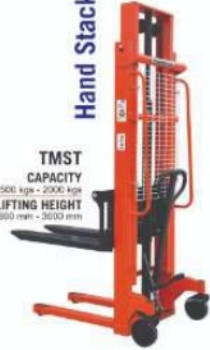

Also Available
- Low Profile Pallet Truck
- Weighing Scale Pallet Truck

WHEEL OPTION
NYLON PU

Stainless Steel Pallet Truck

TMSS
CAPACITY
2500 kgs
FORK LENGTH
1150 mm
WIDTH OVER FORKS
530 & 683 mm

Electric Pallet Truck Economic

TMBD (ECO)
CAPACITY
2000 kgs
FORK LENGTH
1150 mm
FORK WIDTH
540 mm

Electric Pallet Truck Heavy Duty

TMBD
CAPACITY
2000 - 3000 kgs
FORK LENGTH
1150 mm
FORK WIDTH
540 mm

Semi Electric Drum Lifter Cum Tilter

TMBDL
CAPACITY
350 kgs
LIFTING HEIGHT
1425 mm

Drum Lifter Cum Tilter

TMDL
CAPACITY
350 kgs
LIFTING HEIGHT
1425 mm

Drum Carrier

TMDC
CAPACITY
250 kgs
LIFTING HEIGHT
280 mm

Hand Stacker (LD)

TMST (LD)
CAPACITY
400 kgs
LIFTING HEIGHT
1500 mm

Semi Electric Stacker

TMBST (4.15)
CAPACITY
400 kgs
LIFTING HEIGHT
1900 mm

Hand Stacker

TMST
CAPACITY
500 kgs - 2000 kgs
LIFTING HEIGHT
1600 mm - 3000 mm

Semi Electric Stacker (LD)

TMBST (LD)
CAPACITY
1000 kgs
LIFTING HEIGHT
1630 mm