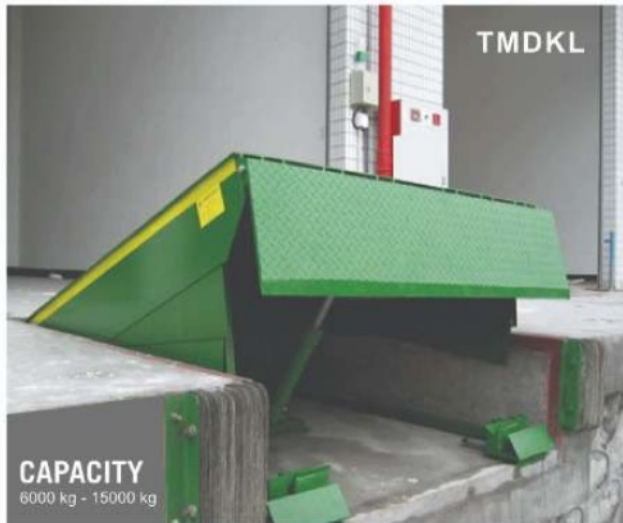

Hydraulic Dock Leveler (Fix Type)

Mobile Loading Ramp

Gator Grip (Single Drum)

Gator Grip (Double Drum)

USED Fork Lifts

Available in excellent conditions

a house of total solution for material handling equipments

TMBD (ECO)
CAPACITY
2000 kgs
FORK LENGTH
1150 mm
FORK WIDTH
540 mm

Electric Pallet Truck Heavy Duty

TMBD
CAPACITY
2000 - 3000 kgs
FORK LENGTH
1150 mm
FORK WIDTH
540 mm

Semi Electric Drum Lifter Cum Tilter