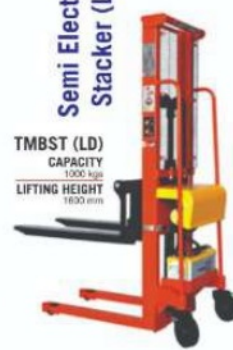

TMBD (ECO)
CAPACITY
2000 kgs
FORK LENGTH
1150 mm
FORK WIDTH
540 mm

Electric Pallet Truck Heavy Duty

TMBD
CAPACITY
2000 - 3000 kgs
FORK LENGTH
1150 mm
FORK WIDTH
540 mm

Semi Electric Drum Lifter Cum Tilter

Semi Electric Stacker

TMBST (4.15)
CAPACITY
400 kgs
LIFTING HEIGHT
1900 mm

Hand Stacker

TMST
CAPACITY
500 kgs - 2000 kgs
LIFTING HEIGHT
1600 mm - 3000 mm

Semi Electric Stacker (LD)

TMBST (LD)
CAPACITY
1000 kgs
LIFTING HEIGHT
1630 mm

Semi Electric Stacker

TMBST
CAPACITY
1000 kgs - 2000 kgs
LIFTING HEIGHT
2000 mm - 3500 mm

Electric Stacker (LD-1)

TMBDST (LD-1)
CAPACITY
1000 kgs
LIFTING HEIGHT
1900 mm - 3050 mm

Electric Stacker (LD)

TMBDST (LD)
CAPACITY
1000 kgs
LIFTING HEIGHT
1600 mm - 3500 mm

Electric Stacker

TMBDST
CAPACITY
1000 kgs - 2000 kgs
LIFTING HEIGHT
2540 mm - 5010 mm

Counter Balance Electric Stacker

TMBDST (CB)
CAPACITY
1000 kgs
LIFTING HEIGHT
1500 mm - 3300 mm

Forklift Platform (Attachment)