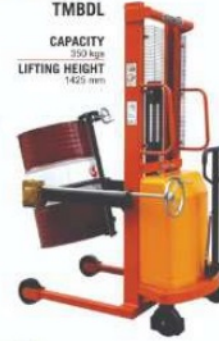

E-mail : sajal@sumerindia.com | climb@sumerindia.com
Website : www.sumerladder.com | www.laddermanufacturer.in

SAJAL JAIN

9811057320

#CAT 23.02

Hand Pallet Truck

CAPACITY
1000 kgs - 4000 kgs
FORK LENGTH
830 / 1180 / 1230 mm
WIDTH OVER FORKS
550 & 685 mm
COLOUR
Red / Yellow

Also Available
- Low Profile Pallet Truck
- Weighing Scale Pallet Truck

WHEEL OPTION
NYLON PU

Stainless Steel Pallet Truck

TMSS
CAPACITY
2500 kgs
FORK LENGTH
1150 mm
WIDTH OVER FORKS
530 & 683 mm

Electric Pallet Truck Economic

TMBD (ECO)
CAPACITY
2000 kgs
FORK LENGTH
1150 mm
FORK WIDTH
540 mm

Electric Pallet Truck Heavy Duty

TMBD
CAPACITY
2000 - 3000 kgs
FORK LENGTH
1150 mm
FORK WIDTH
540 mm

Semi Electric Drum Lifter Cum Tilter