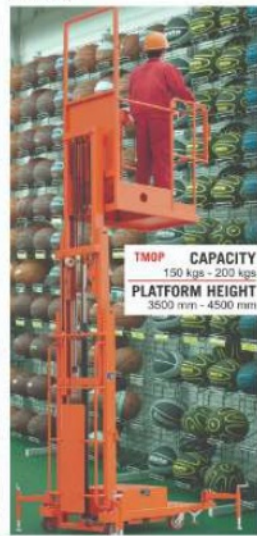

Semi Electric Stacker

TMBST (4.15)
CAPACITY
400 kgs
LIFTING HEIGHT
1900 mm

Hand Stacker

TMST
CAPACITY
500 kgs - 2000 kgs
LIFTING HEIGHT
1600 mm - 3000 mm

Semi Electric Stacker (LD)

TMBST (LD)
CAPACITY
1000 kgs
LIFTING HEIGHT
1630 mm

Semi Electric Stacker

TMBST
CAPACITY
1000 kgs - 2000 kgs
LIFTING HEIGHT
2000 mm - 3500 mm

Electric Stacker (LD-1)

TMBDST (LD-1)
CAPACITY
1000 kgs
LIFTING HEIGHT
1900 mm - 3050 mm

Electric Stacker (LD)

TMBDST (LD)
CAPACITY
1000 kgs
LIFTING HEIGHT
1600 mm - 3500 mm

Electric Stacker

TMBDST
CAPACITY
1000 kgs - 2000 kgs
LIFTING HEIGHT
2540 mm - 5010 mm

Counter Balance Electric Stacker

TMBDST (CB)
CAPACITY
1000 kgs
LIFTING HEIGHT
1500 mm - 3300 mm

Forklift Platform (Attachment)

CAPACITY
200 kg
WORKING HEIGHT
4500 mm + Lifting height of Fork Lift

Aerial Order Picker (House Lift)

TMOP **CAPACITY**
150 kgs - 200 kgs
PLATFORM HEIGHT
3500 mm - 4500 mm

Battery Drive Aerial Order Picker