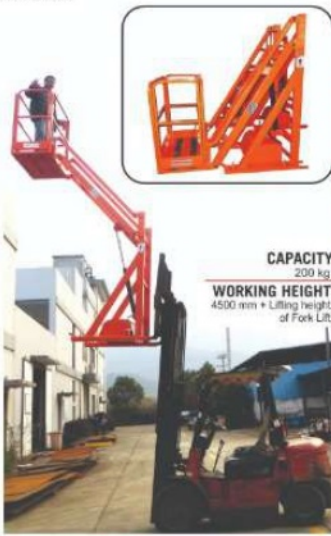

Electric Stacker

TMBDST
CAPACITY
1000 kgs - 2000 kgs
LIFTING HEIGHT
2540 mm - 5010 mm

Counter Balance Electric Stacker

TMBDST (CB)
CAPACITY
1000 kgs
LIFTING HEIGHT
1500 mm - 3300 mm

Forklift Platform (Attachment)

CAPACITY
200 kg
WORKING HEIGHT
4500 mm + Lifting height of Fork Lift

Aerial Order Picker (House Lift)

TMOP **CAPACITY**
150 kgs - 200 kgs
PLATFORM HEIGHT
3500 mm - 4500 mm

Battery Drive Aerial Order Picker

TMBOP **CAPACITY**
300 kgs
PLATFORM HEIGHT
3500 mm - 4500 mm

Battery Drive Aerial Maint. Platform (Double Mast)

TMBDAP **CAPACITY**
150 kg - 200 kg
PLATFORM HEIGHT
7500 mm - 9000 mm

Mast Lift (Self Propelled)