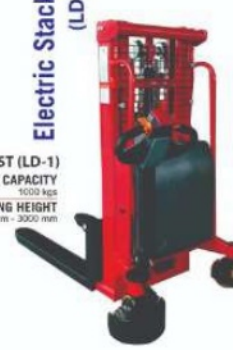

TMBD (ECO)
CAPACITY
2000 kgs
FORK LENGTH
1150 mm
FORK WIDTH
540 mm

Electric Pallet Truck Heavy Duty

TMBD
CAPACITY
2000 - 3000 kgs
FORK LENGTH
1150 mm
FORK WIDTH
540 mm

Semi Electric Drum Lifter Cum Tilter

Semi Electric Stacker

TMBST (4.15)
CAPACITY
400 kgs
LIFTING HEIGHT
1900 mm

Hand Stacker

TMST
CAPACITY
500 kgs - 2000 kgs
LIFTING HEIGHT
1600 mm - 3000 mm

Semi Electric Stacker (LD)

TMBST (LD)
CAPACITY
1000 kgs
LIFTING HEIGHT
1630 mm

Semi Electric Stacker

TMBST
CAPACITY
1000 kgs - 2000 kgs
LIFTING HEIGHT
2000 mm - 3500 mm

Electric Stacker (LD-1)

TMBDST (LD-1)
CAPACITY
1000 kgs
LIFTING HEIGHT
1900 mm - 3050 mm

Electric Stacker (LD)

TMBDST (LD)
CAPACITY
1000 kgs
LIFTING HEIGHT
1600 mm - 3500 mm

Electric Stacker

TMBDST
CAPACITY
1000 kgs - 2000 kgs
LIFTING HEIGHT
2540 mm - 5010 mm

Counter Balance Electric Stacker

TMBDST (CB)
CAPACITY
1000 kgs
LIFTING HEIGHT
1500 mm - 3300 mm

Forklift Platform (Attachment)